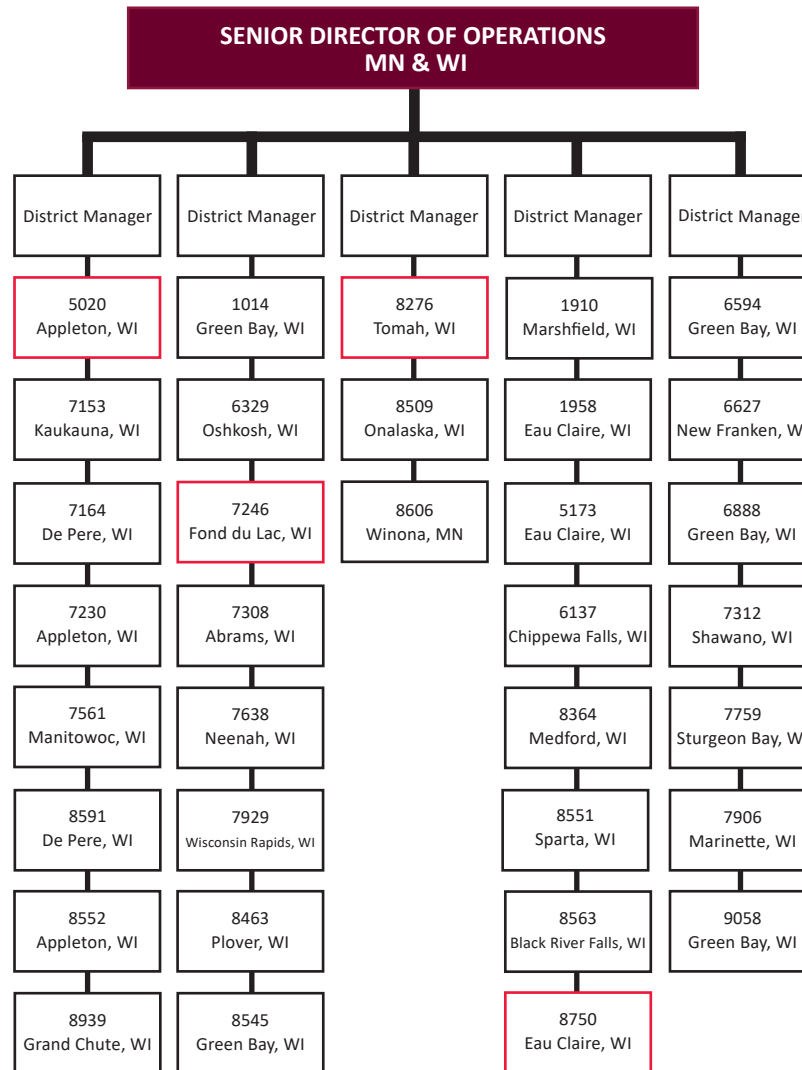

# DRM, INC.

## FOX CARES REGION

\*Outlined in red are Certified Training Restaurants.